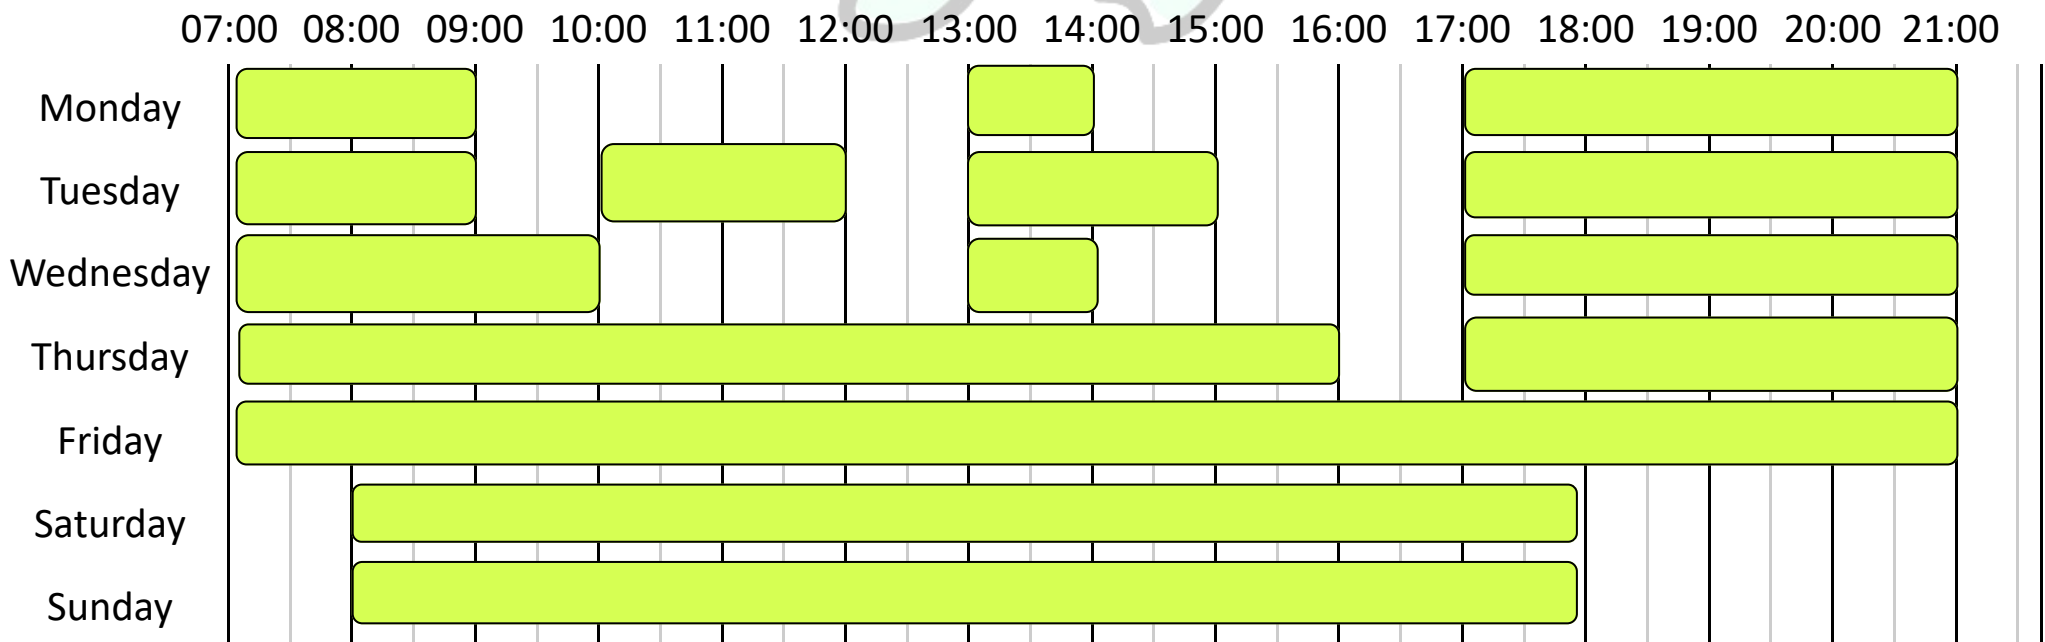

Fitness Suite

Availability

19th February 2024 to 22nd March 2024

(No restrictions 25th March—12th April 2024)

Sylvestrian Leisure Centre
Forest School
College Place
Snaresbrook
London
E17 3PY

Tel: 020 8509 6526

 - Available to use

£10 entry for Casual Members