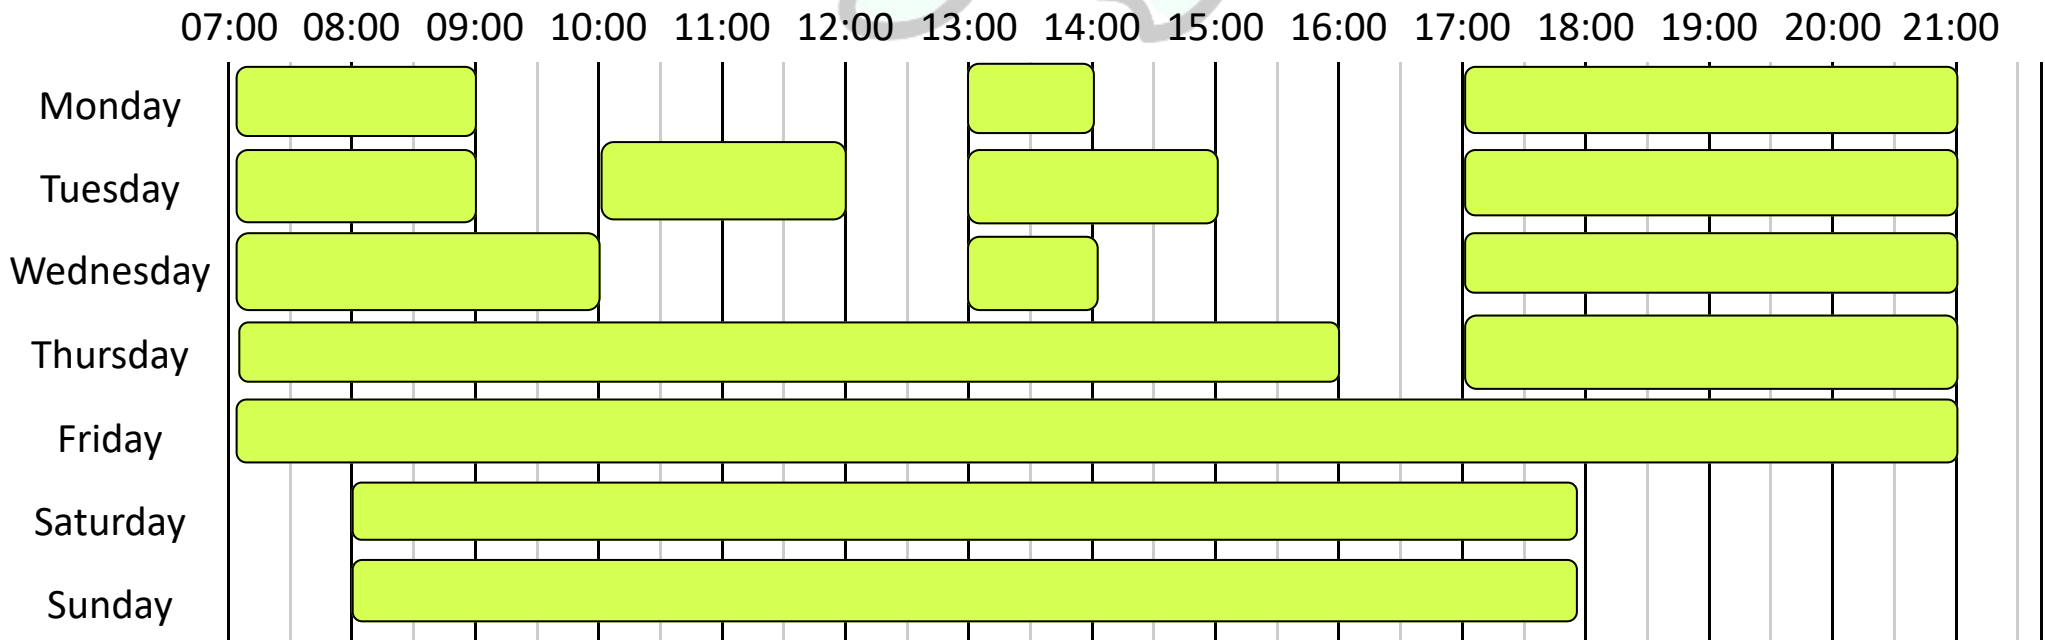

## Availability

8th January 2024— 9th February 2024

(No restrictions 12th February—16th February)

Sylvestrian Leisure Centre  
Forest School  
College Place  
Snaresbrook  
London  
E17 3PY

Tel: 020 8509 6526

 - Available to use

£10 entry for Casual Members