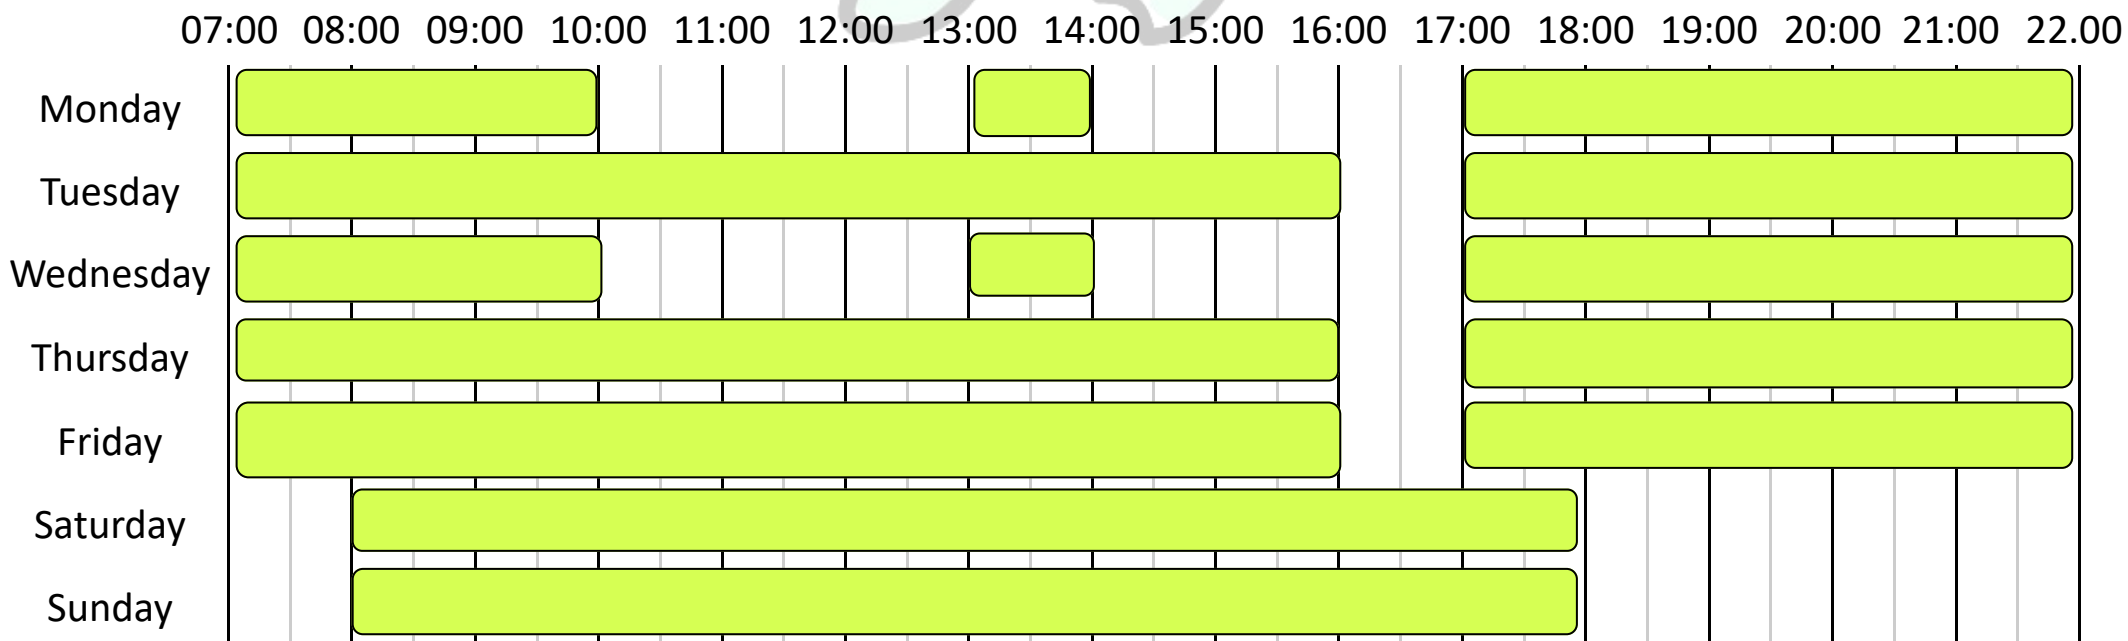

## Availability

6th June 2022 — 6th July 2022

(No restrictions 6th July onwards)

Sylvestrian Leisure Centre  
Forest School  
College Place  
Snaresbrook  
London  
E17 3PY

Tel: 020 8509 6526

 - Available to use

£7 entry for Casual Members  
Free entry for Bronze, Silver & Gold Members