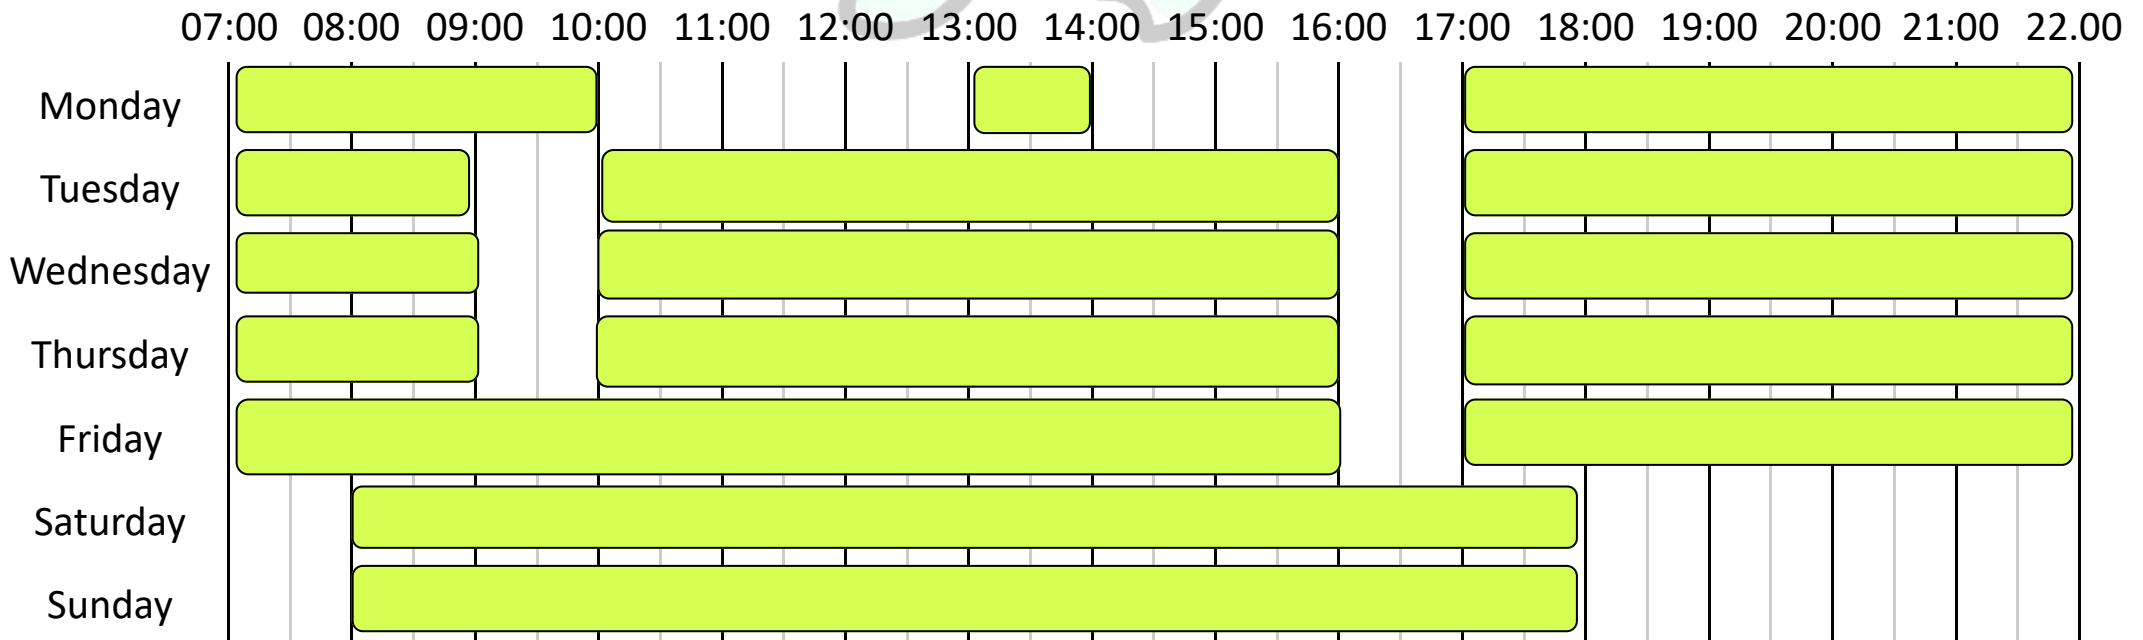

Fitness Suite

Availability

6th January — 20th February 2022

(No restrictions 14th—20th February 2022)

Sylvestrian Leisure Centre
Forest School
College Place
Snaresbrook
London
E17 3PY

Tel: 020 8509 6526

 - Available to use

£7 entry for Casual Members
Free entry for Bronze, Silver & Gold Members